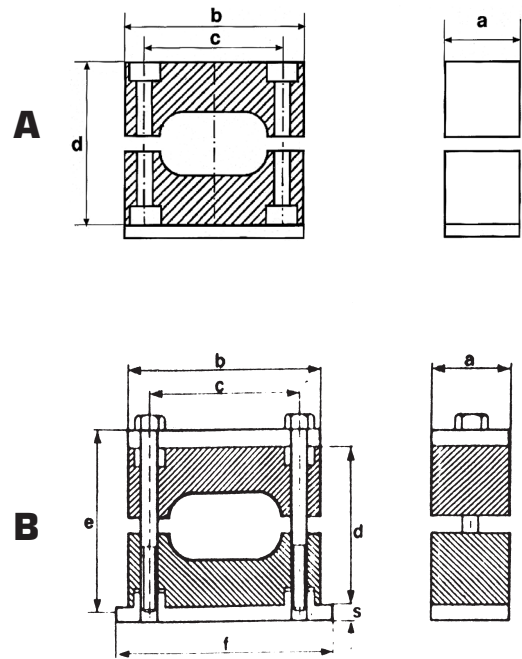

Collari serie standard per tubi gemellati

Standard series clamps for twin tubes

- A:** senza piastra superiore
without upper plate
- B:** con piastra superiore (a richiesta)
with upper plate (on request)

diametro tubo pipe diameter		tipo di collare clamp type			dimensioni in mm dimension in mm				
mm	pollici inches	polipropilene polypropylene	polyamide self-extinguishing	gomma rubber	a	b	c	d	viti screw
12	1/4	TBP 3 1/4	TBM 3 1/4	TBR 3 1/4	30	48	33	35	M6 x 30
14	5/16	TBP 4 5/16	TBM 4 5/16	TBR 4 5/16	30	52	40	42	M6 x 35
16	3/8	TBP 4 3/8	TBM 4 3/8	TBR 4 3/8	30	52	40	42	M6 x 35
20	1/2	TBP 5 1/2	TBM 5 1/2	TBR 5 1/2	30	68	52	58	M6 x 50